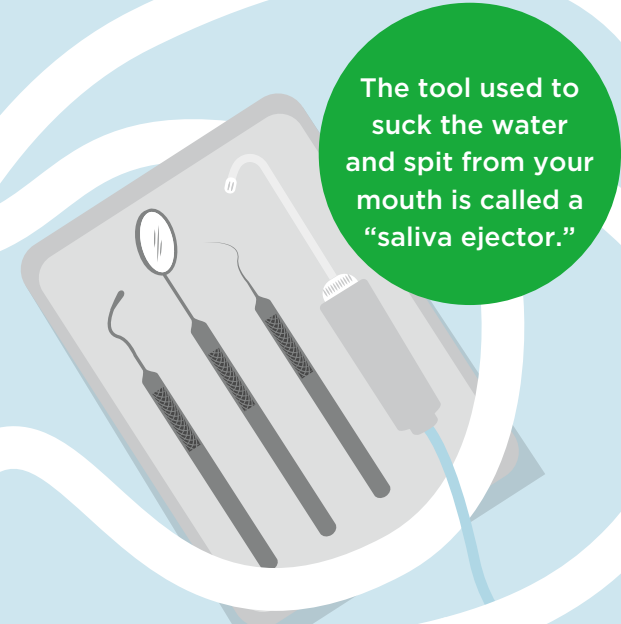

The tool used to suck the water and spit from your mouth is called a "saliva ejector."

Most pirates didn't really use treasure chests.

People who live in Connecticut visit the dentist most often.¹

FINISH →